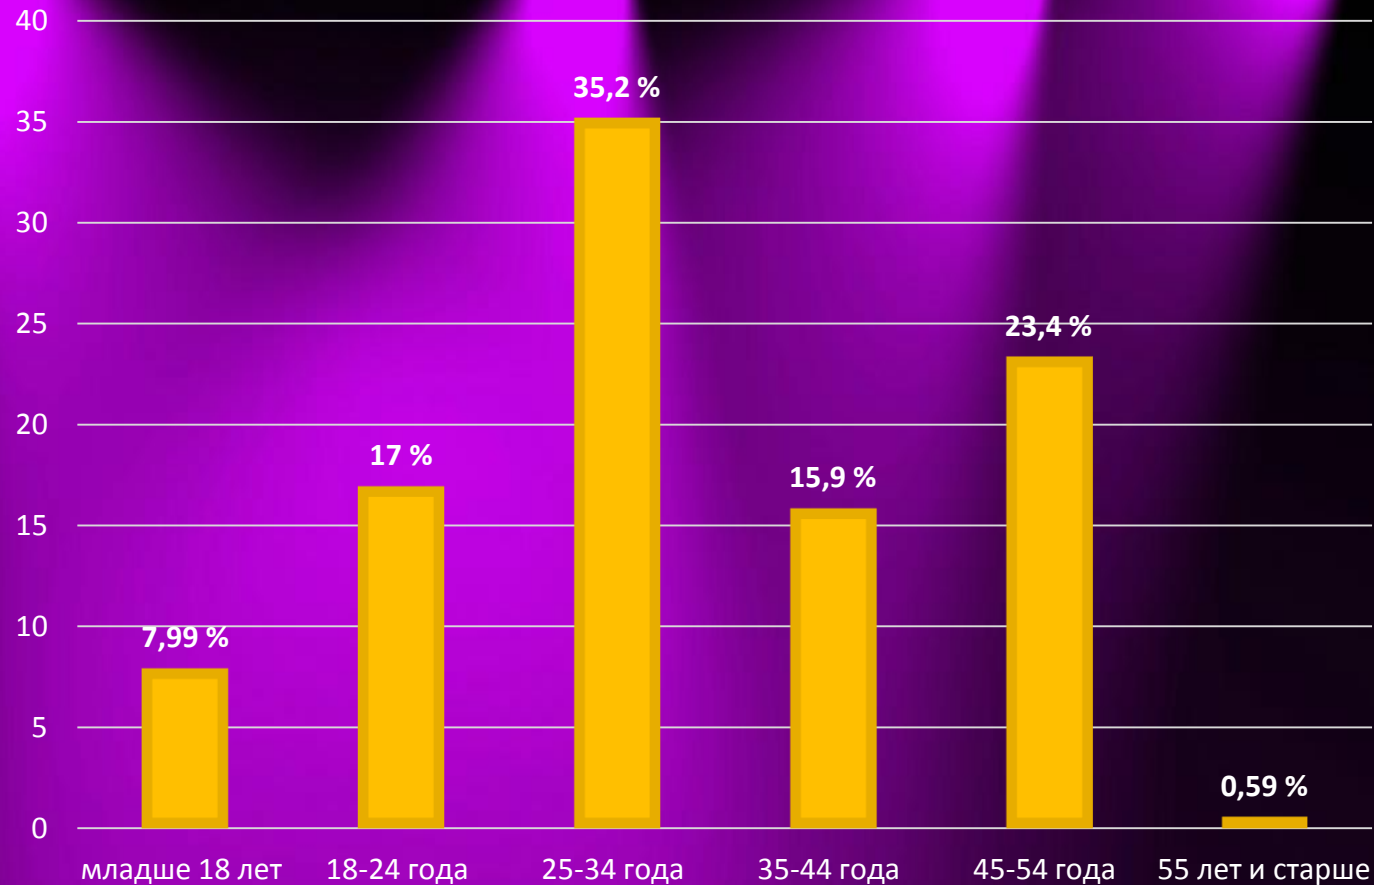

ВОЗРАСТ

■ Продажи